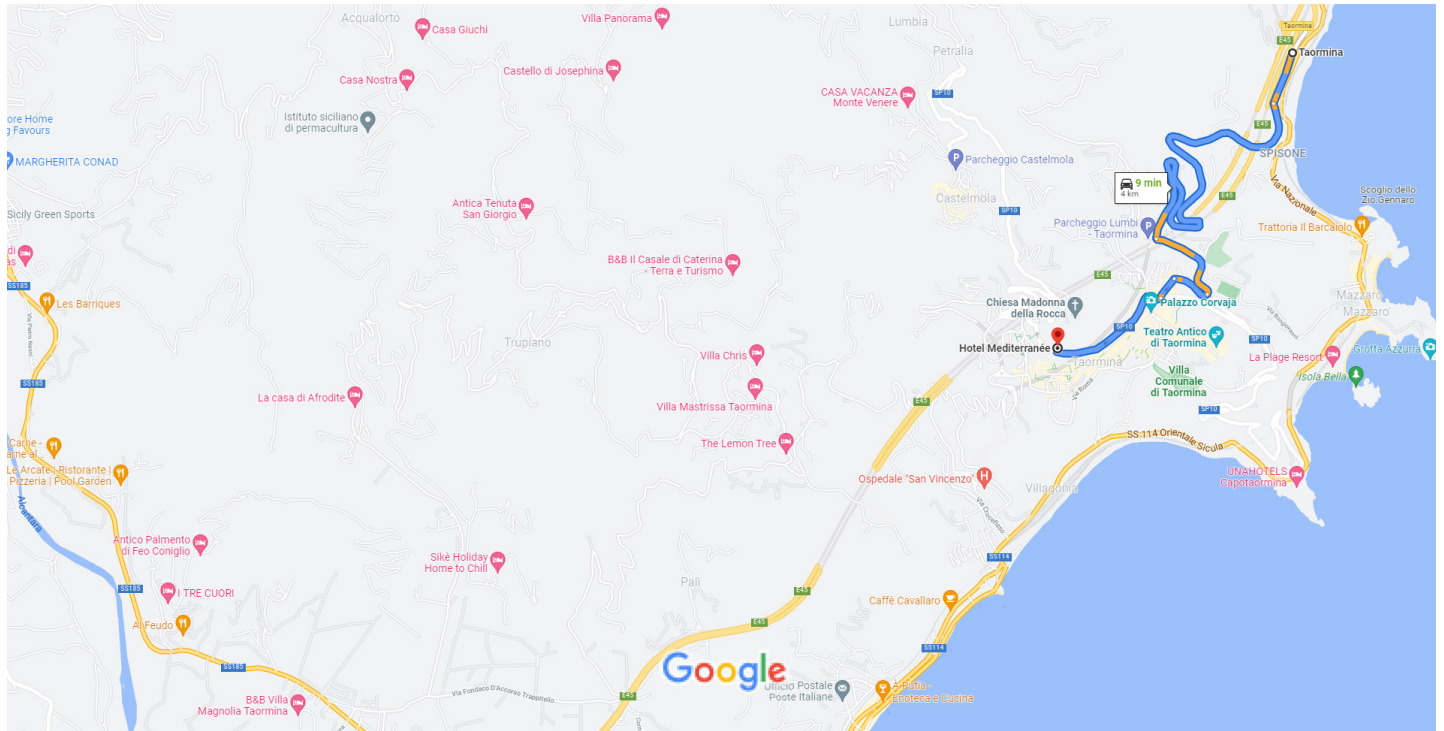

## Taormina, 98039 Province of Messina to Hotel Méditerranée

Drive 4.0 km, 9 min

Map data ©2021 200 m

### Taormina

98039 Province of Messina

- ↑ 1. Head south  
⚠ Toll road  
270 m
- ↑ 2. Continue onto Via Mario e Nicola Garipoli/Svincolo Taormina Nord  
2.4 km
- ↩ 3. Turn left to stay on Via Mario e Nicola Garipoli/Svincolo Taormina Nord  
450 m
- ↪ 4. Via Mario e Nicola Garipoli/Svincolo Taormina Nord turns right and becomes Viale S. Pancrazio  
200 m
- ↩ 5. Turn left to stay on Viale S. Pancrazio  
120 m
- ↪ 6. Turn right onto Via Costantino Patricio/SP10  
i Continue to follow SP10  
i Destination will be on the right  
650 m

### Hotel Méditerranée

Via Circonvallazione, 61, 98039 Taormina ME

These directions are for planning purposes only. You may find that construction projects, traffic, weather, or other events may cause conditions to differ from the map results, and you should plan your route accordingly. You must obey all signs or notices regarding your route.